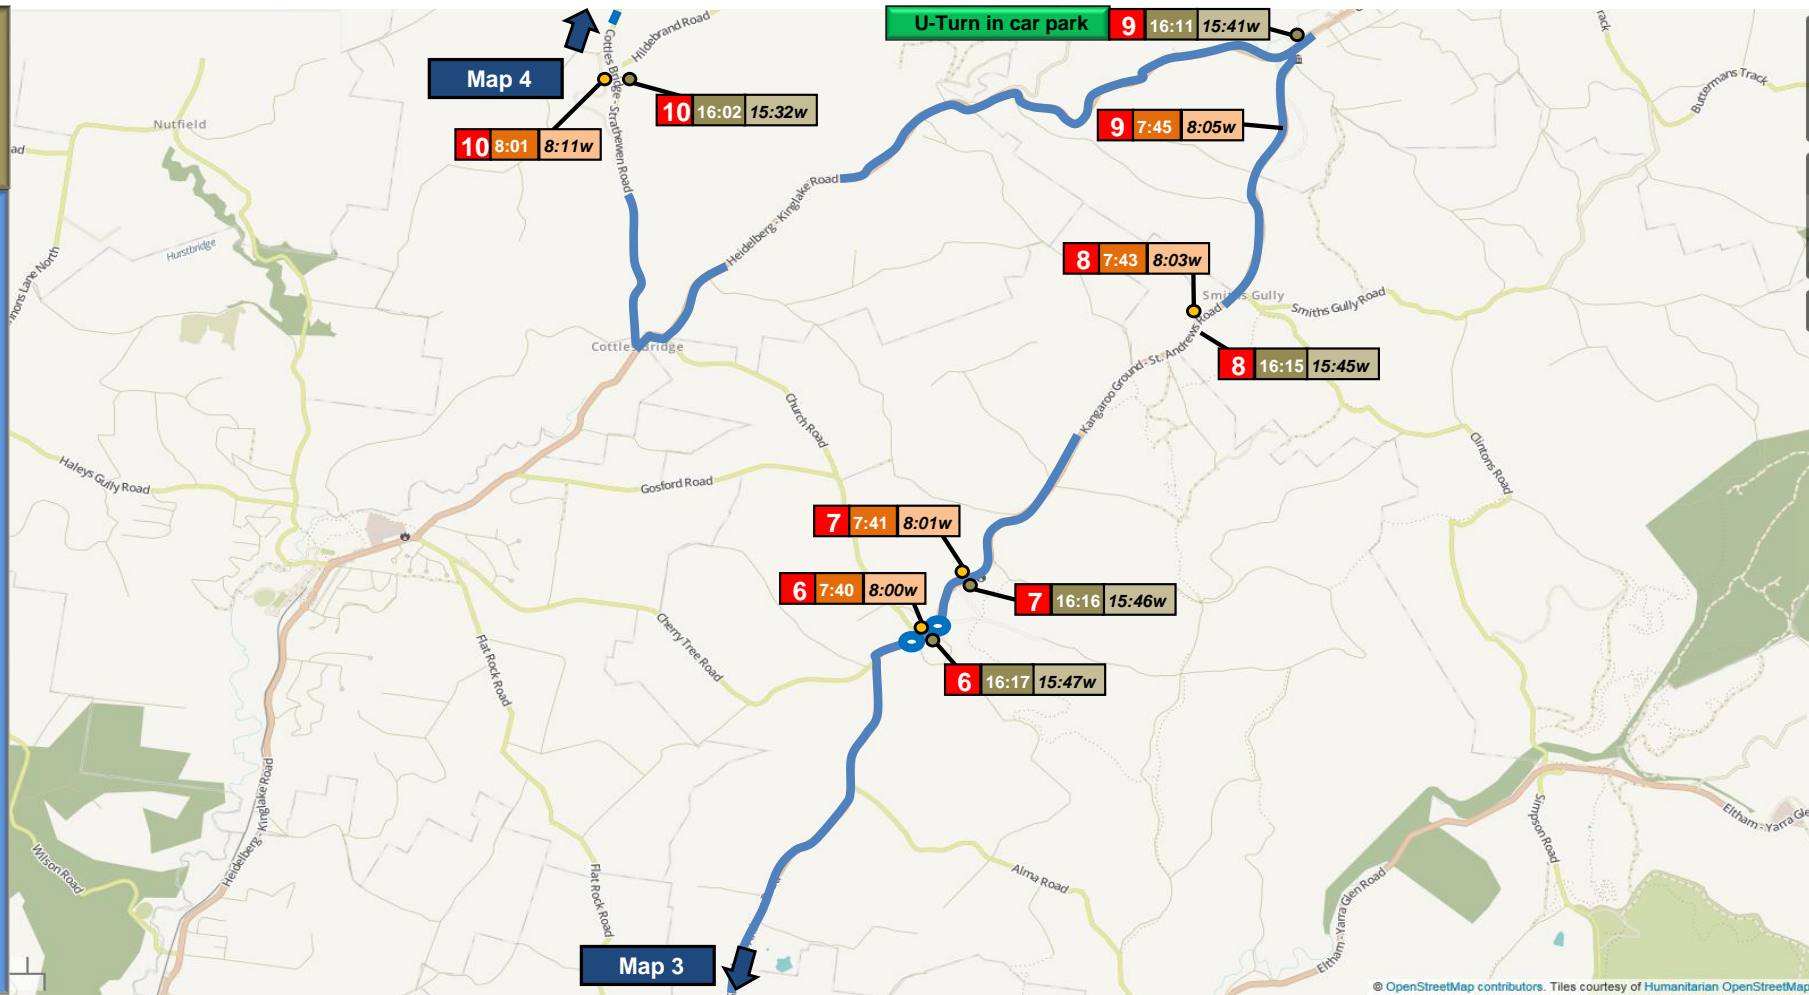

Effective: 12th November 2018

Map Key

Stop Number

Pick up time except Wednesday

Pick up time Wednesday only

Drop off time except Wednesday

Drop off time Wednesday only

3
7:00
7:20w
16:20
16:00w

Map 2

© OpenStreetMap contributors. Tiles courtesy of Humanitarian OpenStreetMap

Map 5

via Map 3 Insert

Map 4 Insert

The diagram shows a blue route starting from a point labeled 'Map 4' (with an arrow pointing to the left) and ending at a point labeled 'Map 3' (with an arrow pointing to the right). The route follows Arthurs Creek Road. A green box at the top of the diagram contains the text 'Map 4 Insert'.

12 15:55 15:25w

12 8:13 8:33w

11 15:56 15:26w

11 8:10 8:30w

Map 3

Map 4

via Map 3 Insert

Green Line: AM ONLY