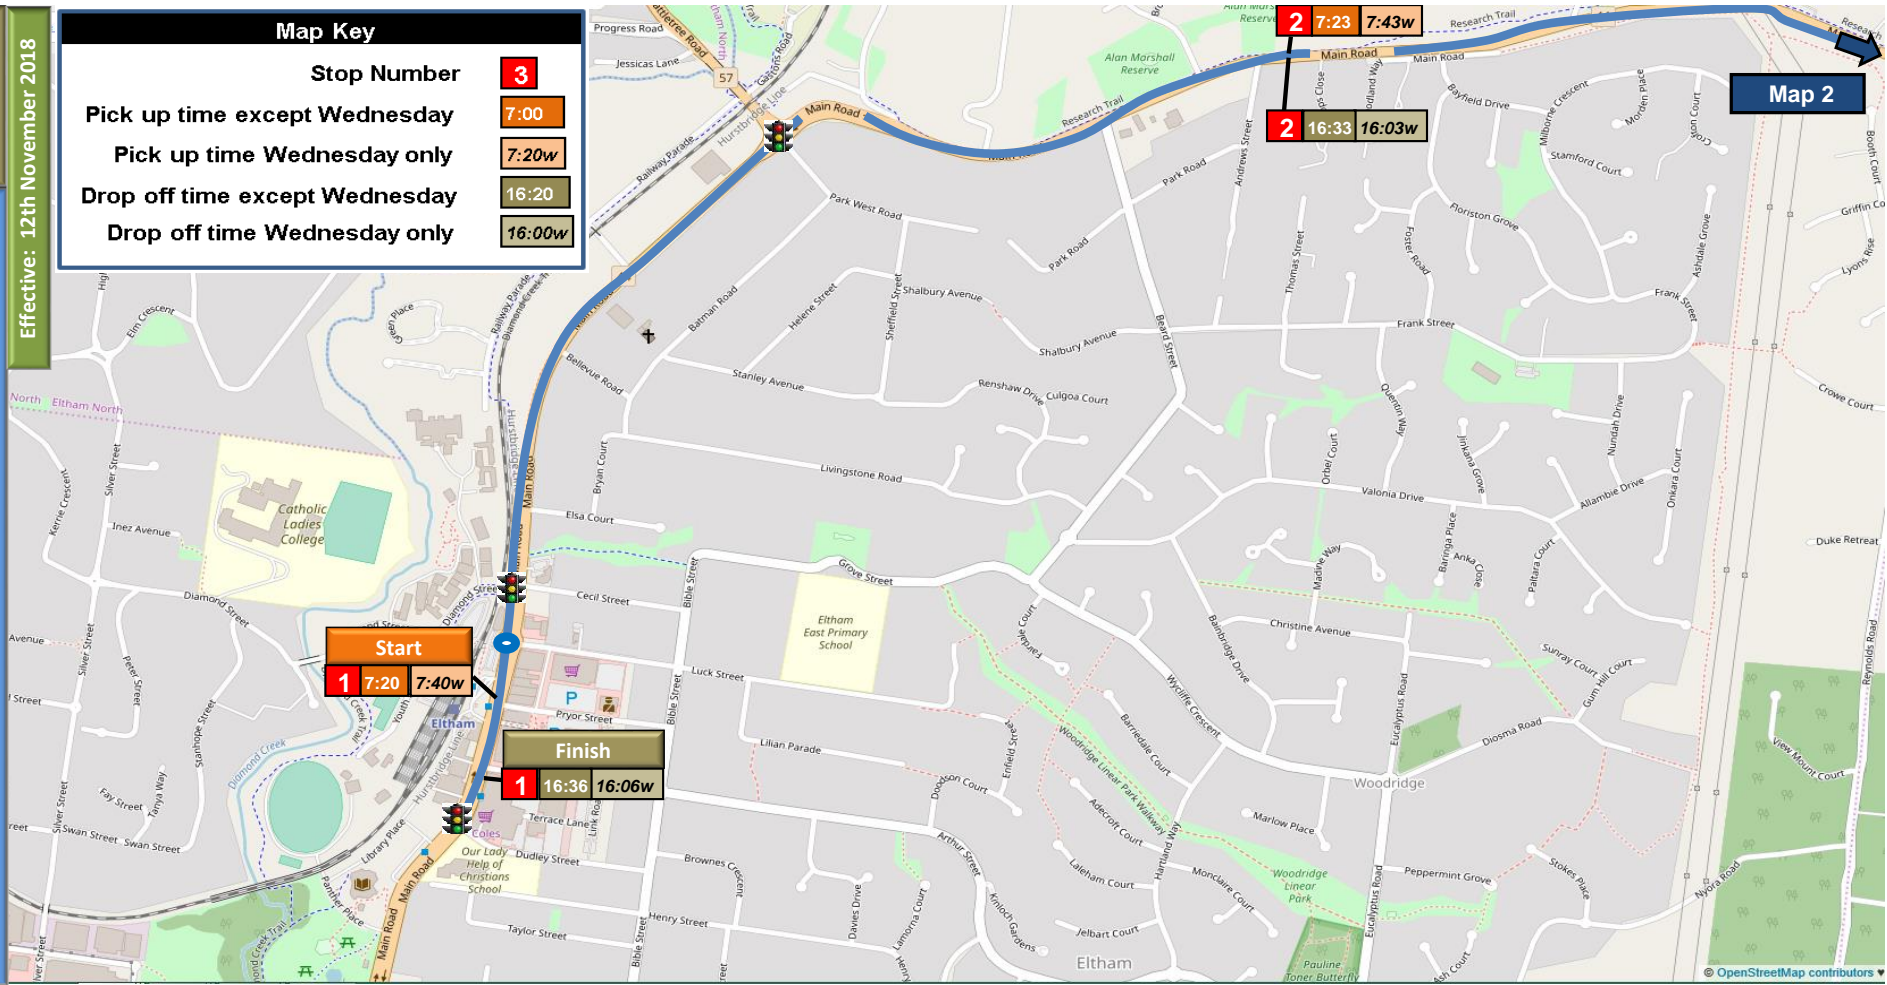

Map 2

© OpenStreetMap contributors. Tiles courtesy of Humanitarian OpenStreetMap

Map 5

via Map 3 Insert

Map 4 Insert

The diagram shows a blue route starting from a point labeled 'Map 4' (with an arrow pointing to the left) and ending at a point labeled 'Map 3' (with an arrow pointing to the right). The route follows Arthurs Creek Road. A green box at the top of the diagram contains the text 'Map 4 Insert'.

Red Line: PM ONLY

Arrive at School	8:20	8:40w
Depart School	15:45	15:15w

13 15:48 15:18w

Ivanhoe Grammar School, Mernda Campus: Arthurs Creek

Bus Stop Location AM	Stop	Bus Stop Location PM
Main Road (44) before Luck Street at 513 bus stop	1	Main Road (44) after Arthur Street at 513, 902 bus stop
Main Road (44) before Bayfield Drive at 578, 579 bus stop	2	Main Road (44) after Bayfield Drive at 578, 579 bus stop
Eltham - Yarra Glen Road (C728) after Ingrams Road at 579, 580 bus stop	3	Eltham - Yarra Glen Road (C728) after Ingrams Road at 579 bus stop
	4	Eltham College in area off Main Road (44) at 578, 579 bus stop
Eltham - Yarra Glen Road (C728) after Graham Road	5	Eltham - Yarra Glen Road (C728) before Graham Road
Kangaroo Ground - St. Andrews Road (C728) after Church Road	6	Kangaroo Ground - St. Andrews Road (C728) before Church Road
Kangaroo Ground - St. Andrews Road (C728) at Panton Hill Hotel	7	Kangaroo Ground - St. Andrews Road (C728) opposite Panton Hill Hotel
Kangaroo Ground - St. Andrews Road (C728) before Smiths Gully Road	8	Kangaroo Ground - St. Andrews Road (C728) after Smiths Gully Road
Kangaroo Ground - St. Andrews Road (C728) at St. Andrews Hotel	9	Heidelberg - Kinglake Road (C746) in Car Park
Cottlesbridge - Strathewen Road after Hilderbrand Road	10	Cottlesbridge - Strathewen Road before Hilderbrand Road
Arthurs Creek Road before Deep Creek Road	11	Arthurs Creek Road after Deep Creek Road
Arthurs Creek Road after Middle Hut Road	12	Arthurs Creek Road before Middle Hut Road
	13	Bridge Inn Road (57) before Yan Yean Road (57)