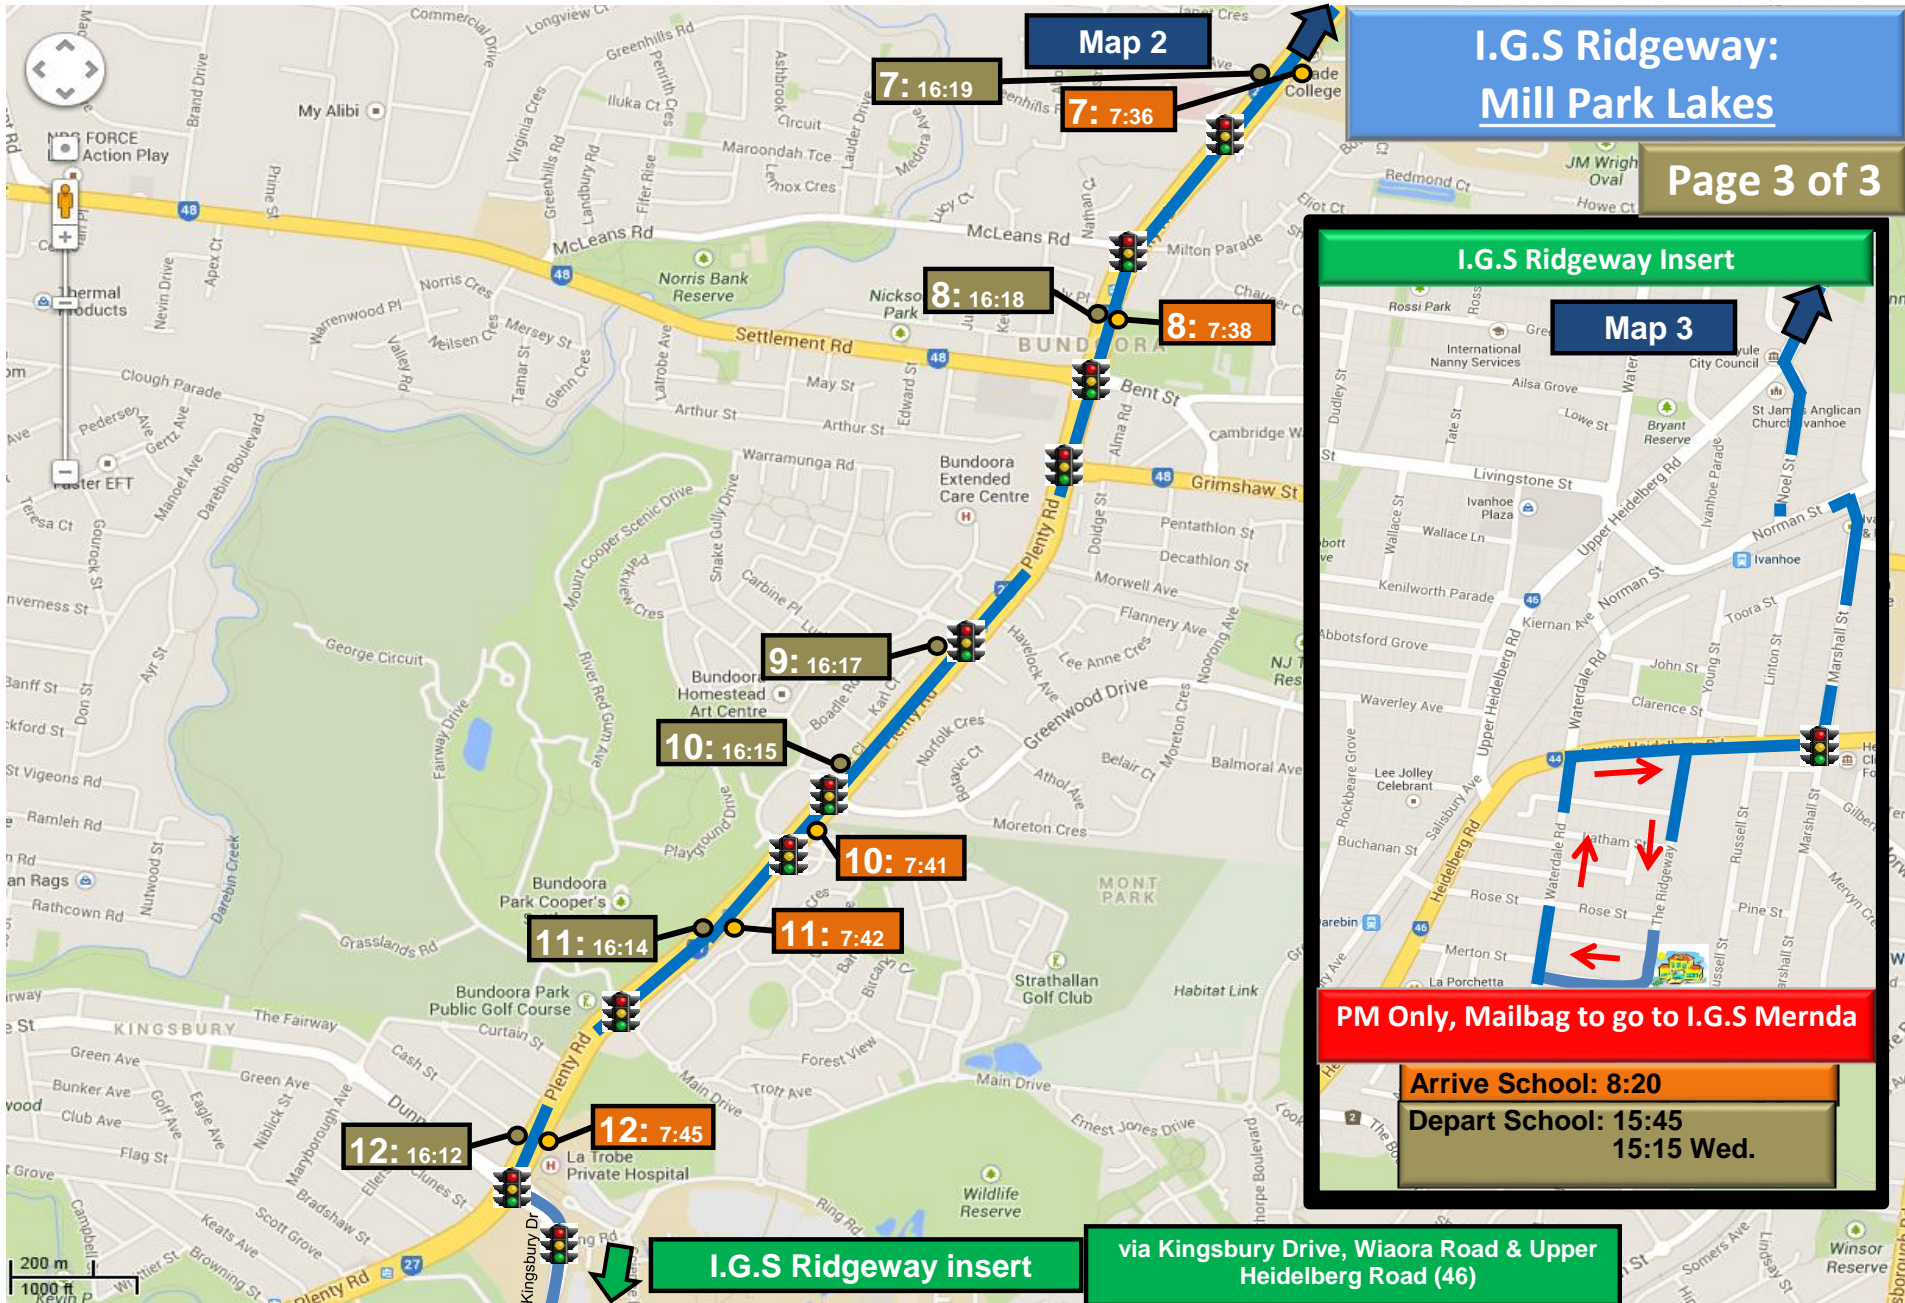

Map 1

I.G.S Ridgeway: Mill Park Lakes

Page 2 of 3

Map 3

IGS Mernda - Mill Park Lakes

Stop	AM Time	Bus Stop Location AM	PM Time	Bus Stop Location PM
1	07:10	The Lakes Boulevard after Jardier Terrence at 386, 387 bus stop	16:36	The Lakes Boulevard before Jardier Terrence at 386, 387 bus stop
2	07:12	The Lakes Boulevard after The Promenade at 386, 387 bus stop	16:35	The Lakes Boulevard before The Promenade at 386, 387 bus stop
3	07:19	Plenty Road (27) before University Drive at 386, 387 bus stop	16:26	Plenty Road (27) before Centenary Drive at 386, 387 bus stop
4	07:28	Plenty Road (27) after Childs Road at 383, 386, 387, 566 bus stop	16:24	Plenty Road (27) after Childs Road at 386, 387 bus stop
5	07:30	Plenty Road (27) before Mayfield Drive at 383, 386, 387, 566 bus stop	16:23	Plenty Road (27) after Mayfield Drive at 383, 386, 387, 566 bus stop
6	07:33	Plenty Road (27) after Janefield Drive at 382, 383, 566 bus stop (in service road)	16:22	Plenty Road (27) after Clements Avenue at 382, 383, 386, 387, 566, 569 bus stop
7	07:36	Plenty Road (27) after Taunton Drive at 382, 566 bus stop	16:19	Plenty Road (27) before Taunton Drive at 382, 566 bus stop
8	07:39	Plenty Road (27) after McLeans Road at 382, 566 bus stop	16:18	Plenty Road (27) before McLeans Road at 382, 566 bus stop
9		PM Only	16:17	Plenty Road (27) before Mt. Cooper Drive at 382 bus stop
10	07:41	Plenty Road (27) after Greenwood Drive at 382 bus stop	16:15	Plenty Road (27) after Greenwood Drive at 382 bus stop
11	07:42	Plenty Road (27) after Snake Gully Drive at 382, 566 bus stop	16:14	Plenty Road (27) before Snake Gully Drive at 382, 566 bus stop
12	07:45	Plenty Road (27) before Kingsbury Drive at 382 bus stop	16:12	Plenty Road (27) after Kingsbury Drive at 382, 566 bus stop

IVANHOE

GRAMMAR SCHOOL

a co-educational community

Mill Park Lakes