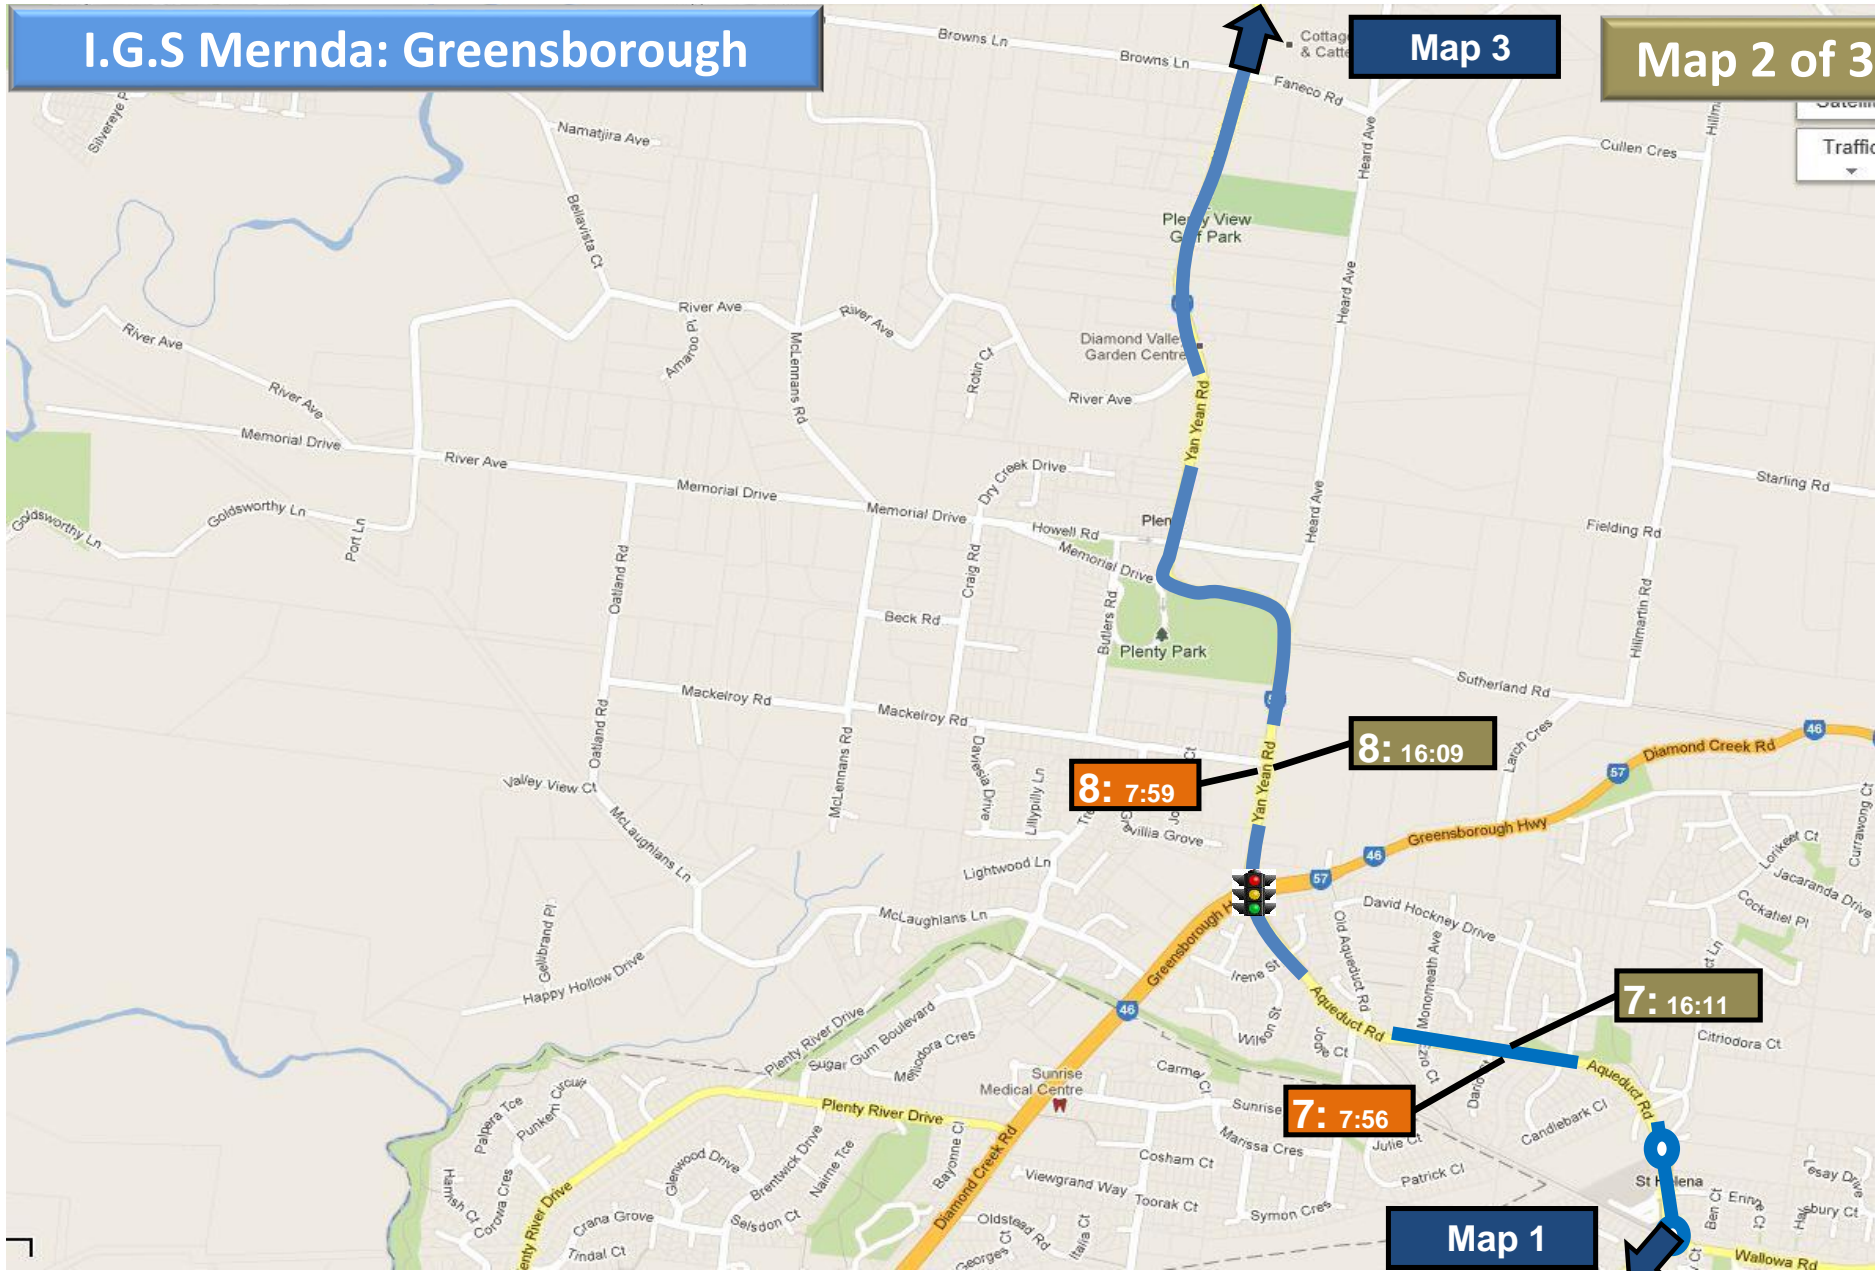

I.G.S Mernda: Greensborough

Map 1 of 3

Map 2

Effective: 1st January 2017

I.G.S Mernda: Greensborough

Map 3

Map 2 of 3

I.G.S Mernda: Greensborough

Map 3 of 3

Map 3 Insert

Arrive School: 8:20

Depart School: 15:45
15:15 Wed.

9: 15:53

9: 8:12

See Insert

Map 3

Map 2

IGS Mernda - Greensborough

Stop	AM Time	Bus Stop Location AM	PM Time	Bus Stop Location PM
1	07:37	Para Road (48), Greenborough Station at 566, 901, 902 bus stop	16:31	Para Road (48), Greenborough Station at 566, 901, 902 bus stop
2	07:40	Sherbourne Road (48) after Potter Street at 513, 902 bus stop	16:28	Sherbourne Road (48) before Potter Street at 513, 902 bus stop
3	07:46	Karingal Drive before Sunderland Drive at 517 bus stop	16:22	Karingal Drive after Sunderland Drive at 517 bus stop
4	07:49	St. Helena Road after Karingal Drive at 518 bus stop	16:19	St. Helena Road before Karingal Drive at 518 bus stop
5	07:50	St. Helena Road before Nullgarrah Crescent at 518 bus stop	16:18	St. Helena Road after Nullgarrah Crescent at 518 bus stop
6	07:52	St. Helena Road before Glen Katherine Drive at 518 bus stop	16:16	St. Helena Road after Glen Katherine Drive at 518 bus stop
7	07:56	Aqueduct Road before Dargo Court at 518 bus stop	16:11	Aqueduct Road before Dargo Court
8	07:59	Yan Yean Road (57) before Mackelroy Road at 901 bus stop	16:09	Yan Yean Road (57) after Mackelroy Road at 901 bus stop
9	08:12	Serlie Street before Vidler Street at 381 bus stop	15:53	Serlie Street after Vidler Street at 381 bus stop

IVANHOE

GRAMMAR SCHOOL

a co-educational community

Greensborough