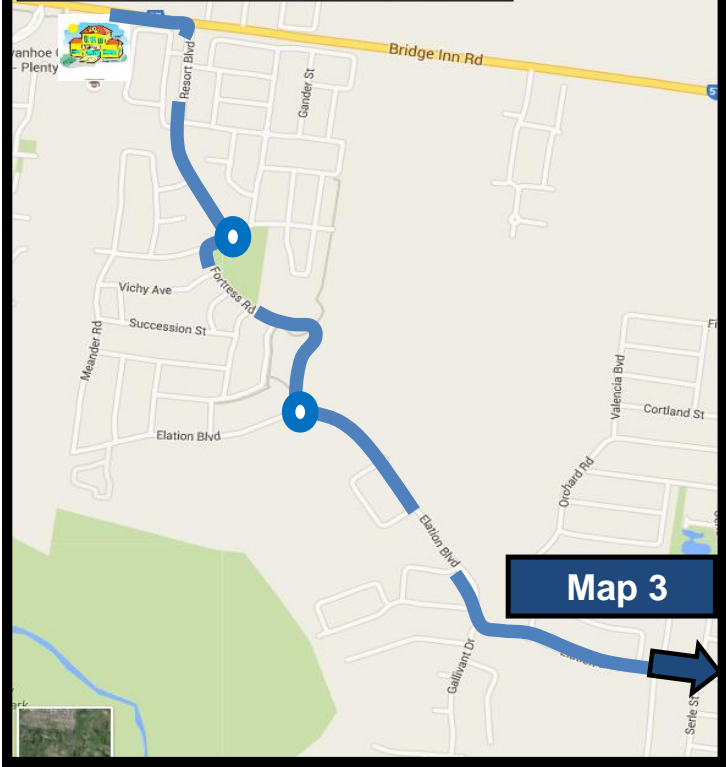

I.G.S Mernda: Greensborough

Map 1 of 3

Map 2

Effective: 1st January 2017

I.G.S Mernda: Greensborough

Map 3

Map 2 of 3

I.G.S Mernda: Greensborough

Map 3 of 3

Map 3 Insert

Arrive School: 8:20

Depart School: 15:45
15:15 Wed.

9: 15:53

9: 8:12

See Insert

Map 3

Map 2

IGS Mernda - Greensborough

Stop	AM Time	Bus Stop Location AM	PM Time	Bus Stop Location PM
1	07:37	Para Road (48), Greenborough Station at 566, 901, 902 bus stop	16:31	Para Road (48), Greenborough Station at 566, 901, 902 bus stop
2	07:40	Sherbourne Road (48) after Potter Street at 513, 902 bus stop	16:28	Sherbourne Road (48) before Potter Street at 513, 902 bus stop
3	07:46	Karingal Drive before Sunderland Drive at 517 bus stop	16:22	Karingal Drive after Sunderland Drive at 517 bus stop
4	07:49	St. Helena Road after Karingal Drive at 518 bus stop	16:19	St. Helena Road before Karingal Drive at 518 bus stop
5	07:50	St. Helena Road before Nullgarrah Crescent at 518 bus stop	16:18	St. Helena Road after Nullgarrah Crescent at 518 bus stop
6	07:52	St. Helena Road before Glen Katherine Drive at 518 bus stop	16:16	St. Helena Road after Glen Katherine Drive at 518 bus stop
7	07:56	Aqueduct Road before Dargo Court at 518 bus stop	16:11	Aqueduct Road before Dargo Court
8	07:59	Yan Yean Road (57) before Mackelroy Road at 901 bus stop	16:09	Yan Yean Road (57) after Mackelroy Road at 901 bus stop
9	08:12	Serlie Street before Vidler Street at 381 bus stop	15:53	Serlie Street after Vidler Street at 381 bus stop

IVANHOE

GRAMMAR SCHOOL

a co-educational community

Greensborough