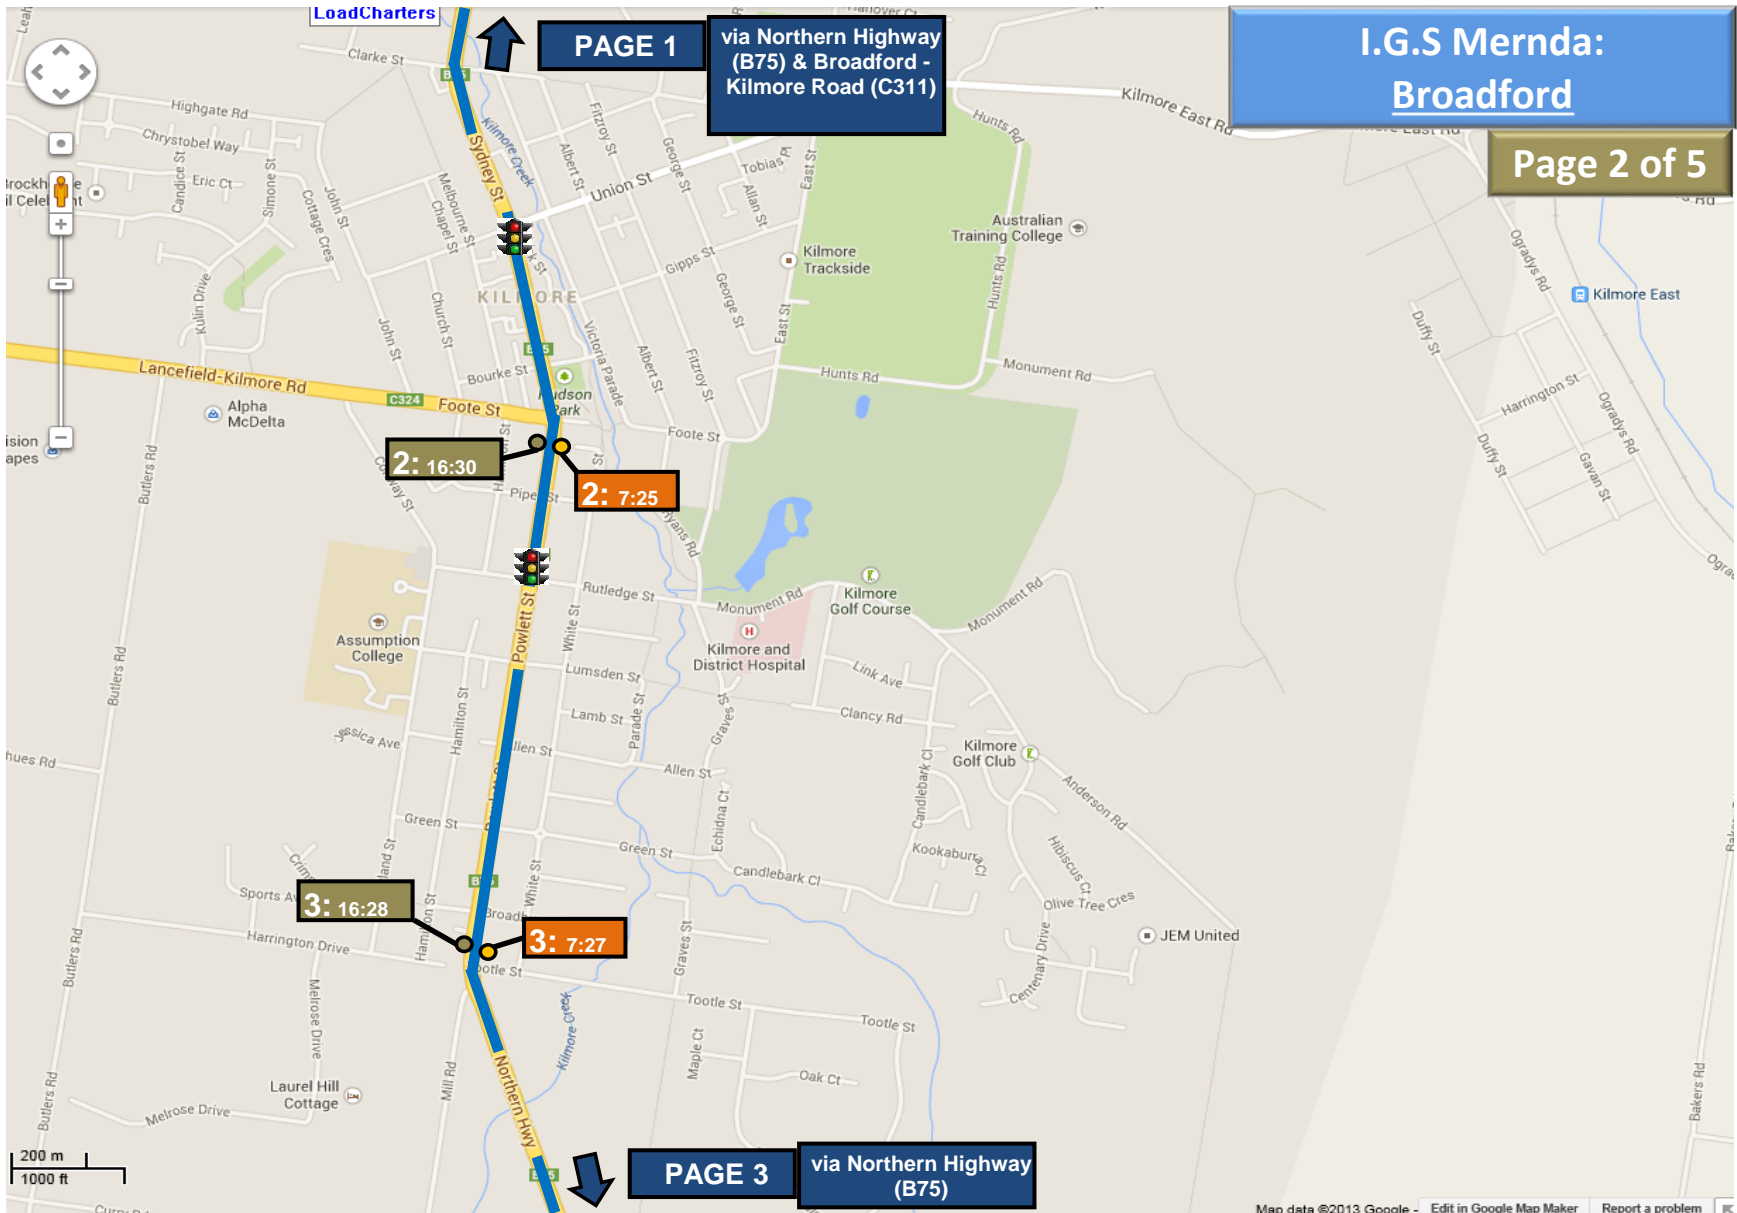

**I.G.S Mernda:
Broadford**

Effective: 1st January 2017

Finish 1: 16:45

1: 7:10 Start

via Broadford -
Kilmore Road (C311)
& Northern Highway
(B75)

PAGE 2

200 m
500 ft

**I.G.S Mernda:
Broadford**

Page 2 of 5

PAGE 1
via Northern Highway
(B75) & Broadford -
Kilmore Road (C311)

2: 16:30
2: 7:25

3: 16:28
3: 7:27

PAGE 3
via Northern Highway
(B75)

Beauview Drive

Old Sydney Rd

200 m
500 ft

75

The Heights

Dolomite Rise

Ironbark Ct

Dolomite Rise

Mountain Ash Ct

Dolomite Rise

**I.G.S Mernda:
Broadford**

Arrive School: 8:20
Depart School: 15:45
15:15 Wed.

IGS Mernda - Broadford

Stop	AM Time	Bus Stop Location AM	PM Time	Bus Stop Location PM
1	07:10	High Street (C311) after Powlett Street	16:45	High Street (C311) before Powlett Street
2	07:25	Powlett Street (B75) after Lancefield - Kilmore Road (C324)	16:30	Powlett Street (B75) Before Lancefield - Kilmore Road (C324)
3	07:27	Powlett Street (B75) before Foote Street	16:28	Powlett Street (B75) after Foote Street
4	07:33	Northern Highway (B75) after Old Sydney Road	AM Only	
5	07:40	Hidden Valley Boulevard at Country Club	16:20	Hidden Valley Boulevard at Country Club
6	07:43	Northern Highway (B75) before Watson Street (C727)	16:12	Northern Highway (B75) after Watson Street (C727)
7	07:50	Janna Road after Merriang Road	16:08	Janna Road before Merriang Road
8	07:56	Second Avenue after Eighth Avenue	16:02	Second Avenue before Seventh Avenue
9	07:57	Fifth Avenue after Second Avenue	16:04	Fifth Avenue after Second Avenue
10	07:58	Glenburnie Road after Seventh Avenue	16:08	Glenburnie Road after Seventh Avenue
11	07:59	Eighth Avenue between First Avenue and Second Avenue	16:00	Eighth Avenue between First Avenue and Second Avenue
12	08:01	Selkirk Road after Grants Road	15:58	Selkirk Road before Grants Road