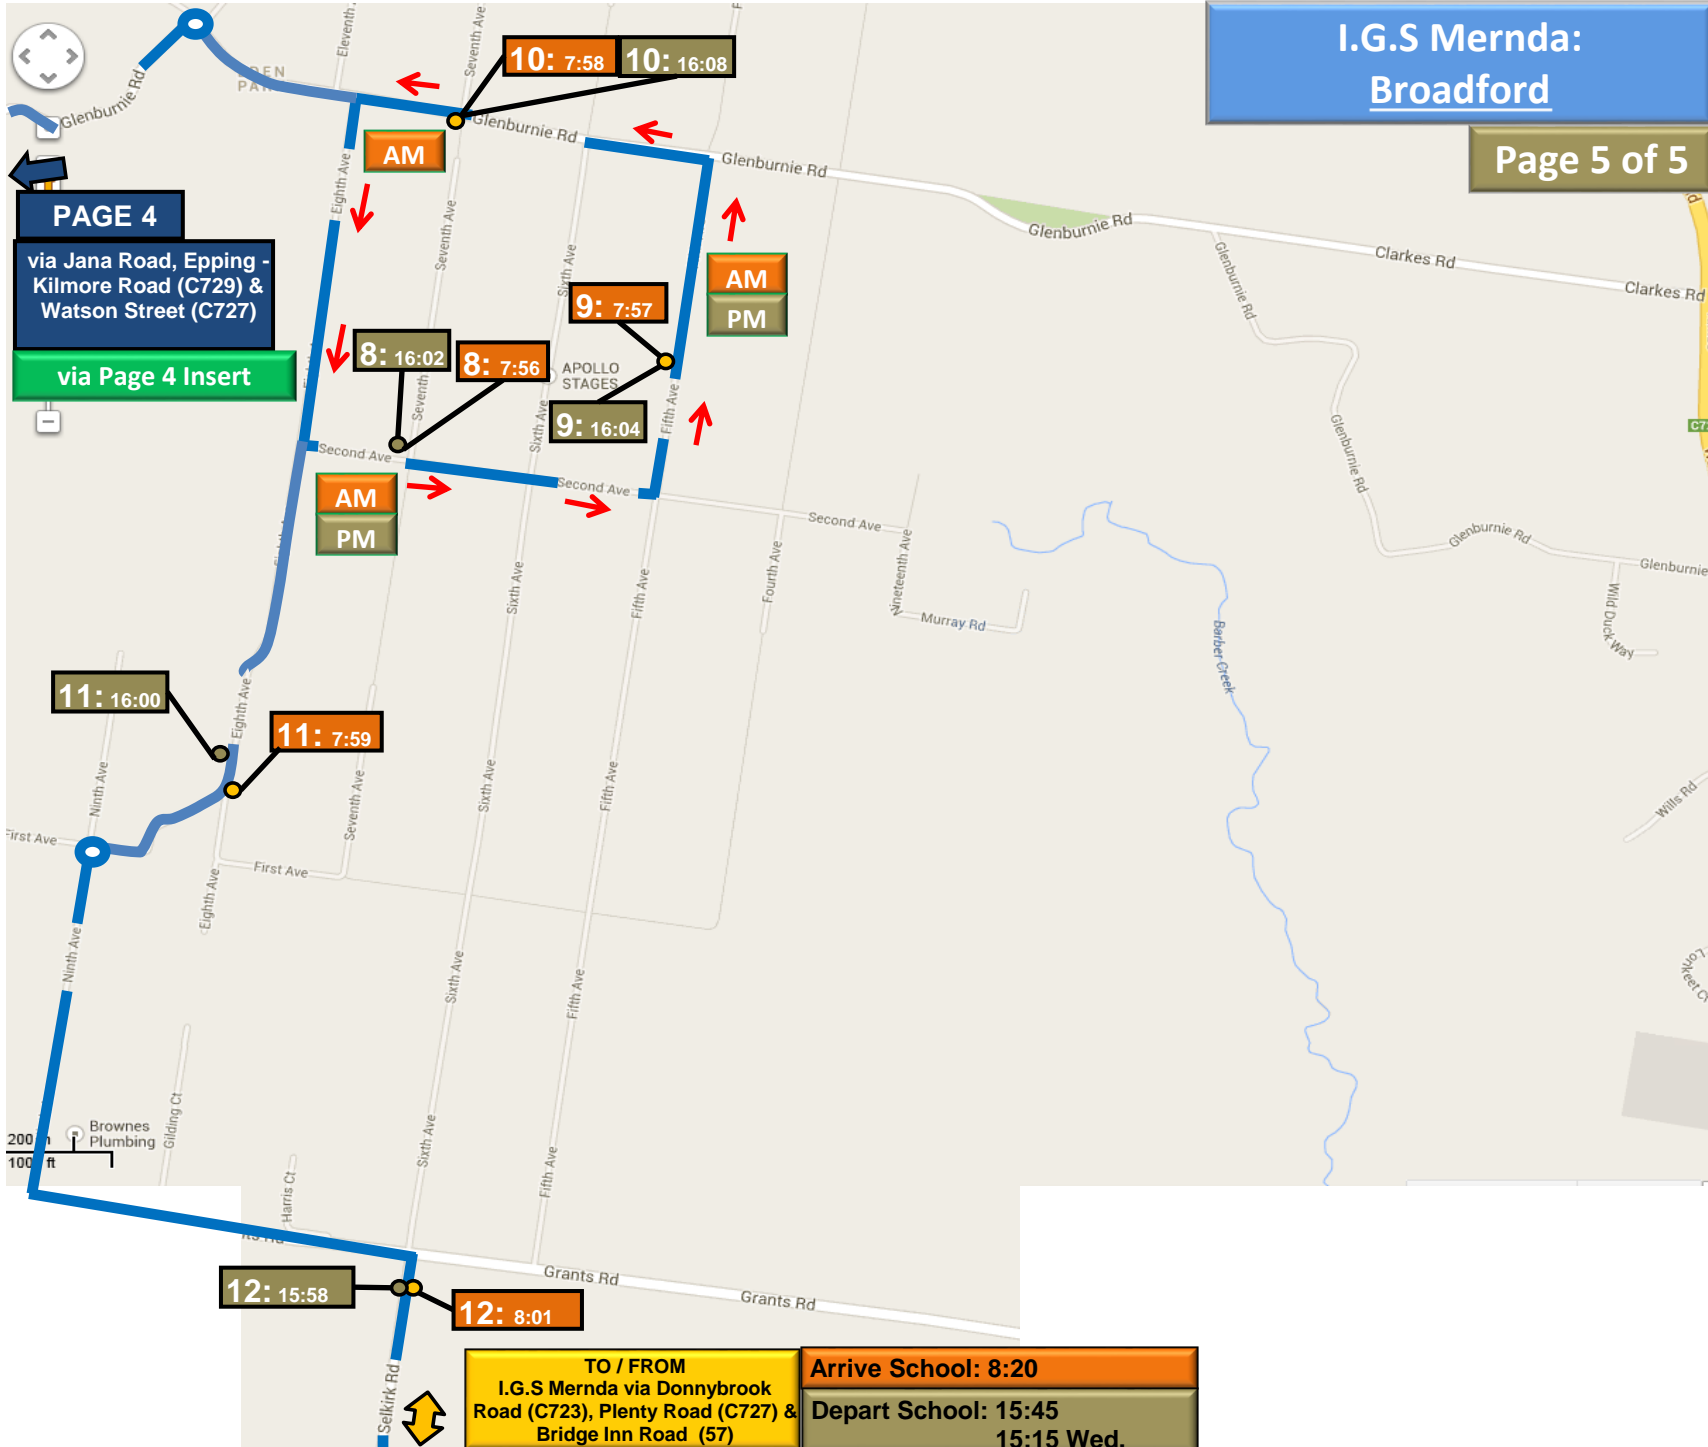

75

The Heights

Dolomite Rise

Ironbark Ct

Dolomite Rise

Mountain Ash Ct

Dolomite Rise

**I.G.S Mernda:
Broadford**

Page 3 of 5

PAGE 4 via Northern Highway (B75)

I.G.S Mernda: Broadford

Page 5 of 5

PAGE 4

via Jana Road, Epping -
Kilmore Road (C729) &
Watson Street (C727)

via Page 4 Insert

TO / FROM
I.G.S Mernda via Donnybrook
Road (C723), Plenty Road (C727) &
Bridge Inn Road (57)

Arrive School: 8:20
Depart School: 15:45
15:15 Wed.

IGS Mernda - Broadford

Stop	AM Time	Bus Stop Location AM	PM Time	Bus Stop Location PM
1	07:10	High Street (C311) after Powlett Street	16:45	High Street (C311) before Powlett Street
2	07:25	Powlett Street (B75) after Lancefield - Kilmore Road (C324)	16:30	Powlett Street (B75) Before Lancefield - Kilmore Road (C324)
3	07:27	Powlett Street (B75) before Foote Street	16:28	Powlett Street (B75) after Foote Street
4	07:33	Northern Highway (B75) after Old Sydney Road	AM Only	
5	07:40	Hidden Valley Boulevard at Country Club	16:20	Hidden Valley Boulevard at Country Club
6	07:43	Northern Highway (B75) before Watson Street (C727)	16:12	Northern Highway (B75) after Watson Street (C727)
7	07:50	Janna Road after Merriang Road	16:08	Janna Road before Merriang Road
8	07:56	Second Avenue after Eighth Avenue	16:02	Second Avenue before Seventh Avenue
9	07:57	Fifth Avenue after Second Avenue	16:04	Fifth Avenue after Second Avenue
10	07:58	Glenburnie Road after Seventh Avenue	16:08	Glenburnie Road after Seventh Avenue
11	07:59	Eighth Avenue between First Avenue and Second Avenue	16:00	Eighth Avenue between First Avenue and Second Avenue
12	08:01	Selkirk Road after Grants Road	15:58	Selkirk Road before Grants Road