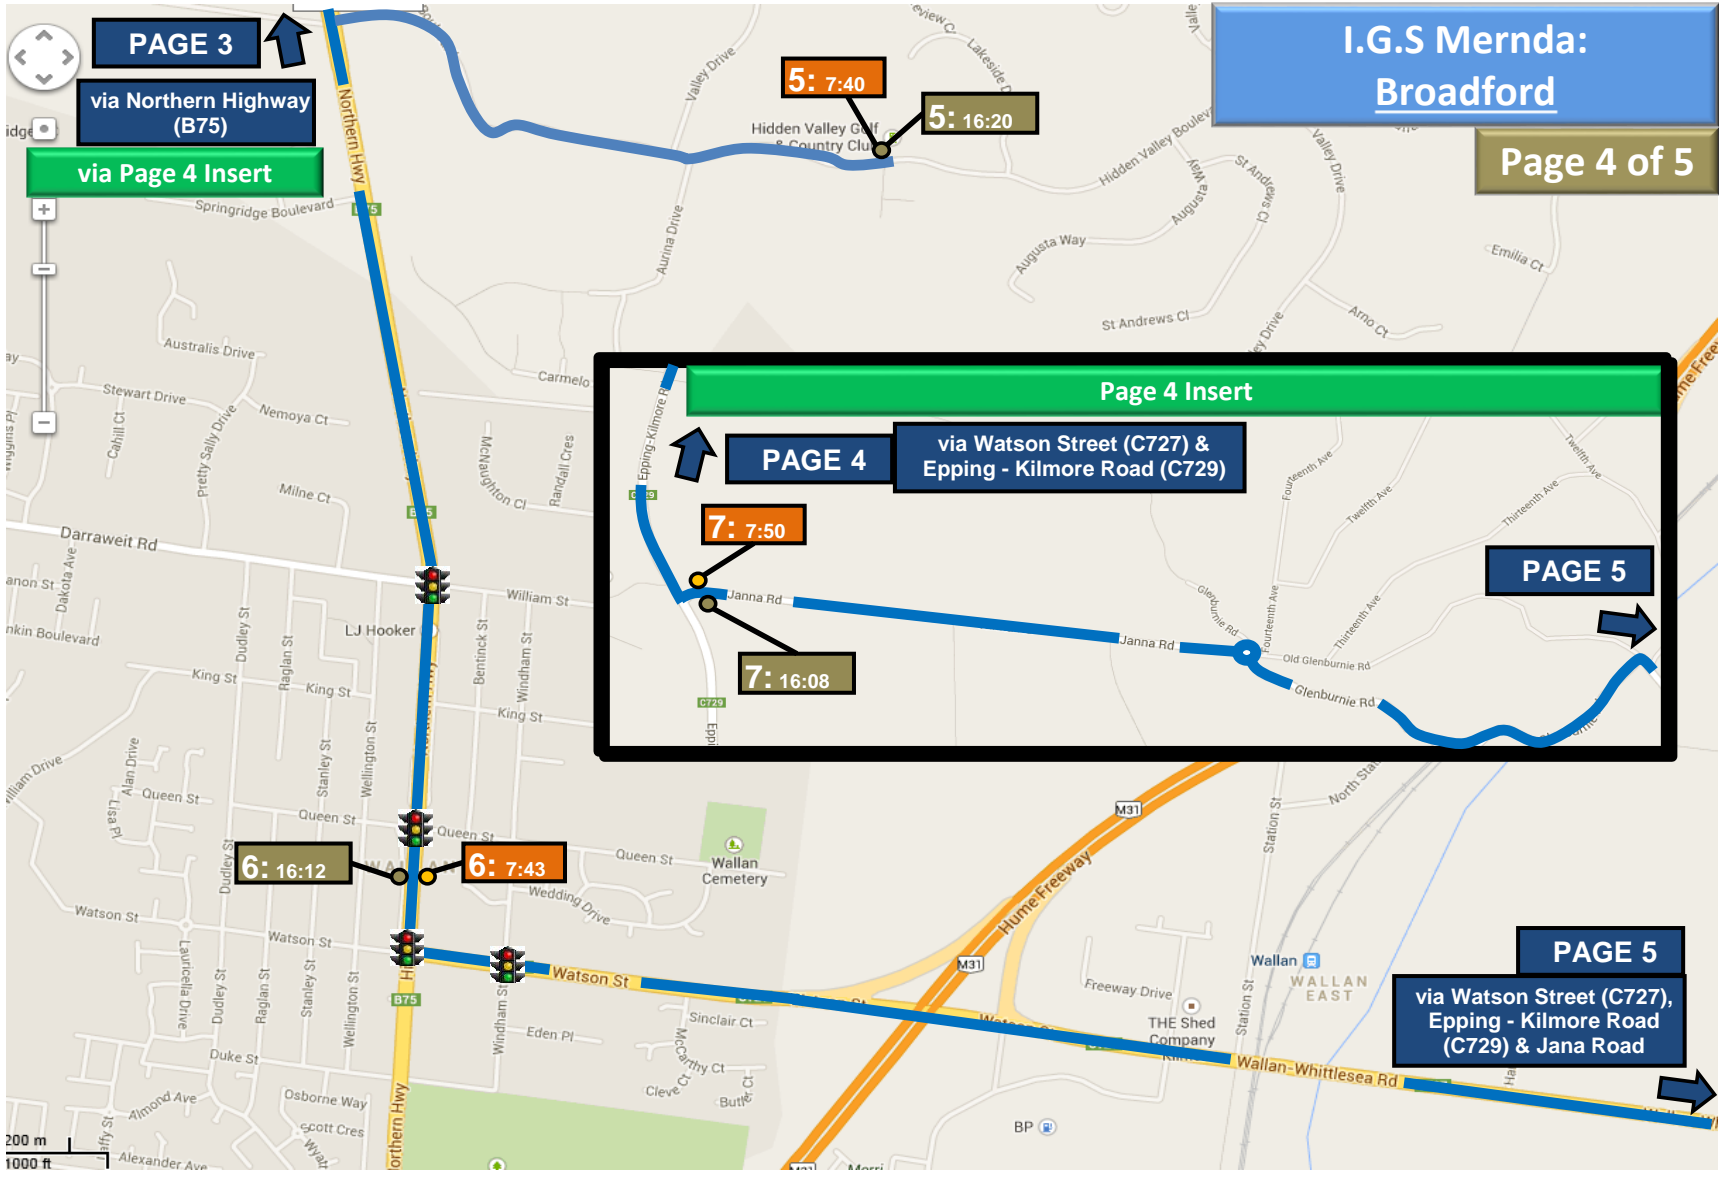

75

The Heights

Dolomite Rise

Ironbark Ct

Dolomite Rise

Mountain Ash Ct

Dolomite Rise

**I.G.S Mernda:
Broadford**

Page 3 of 5

PAGE 4 via Northern Highway (B75)

I.G.S Mernda: Broadford

Page 5 of 5

PAGE 4

via Jana Road, Epping -
Kilmore Road (C729) &
Watson Street (C727)

via Page 4 Insert

TO / FROM
I.G.S Mernda via Donnybrook
Road (C723), Plenty Road (C727) &
Bridge Inn Road (57)

Arrive School: 8:20
Depart School: 15:45
15:15 Wed.

IGS Mernda - Broadford

Stop	AM Time	Bus Stop Location AM	PM Time	Bus Stop Location PM
1	07:10	High Street (C311) after Powlett Street	16:45	High Street (C311) before Powlett Street
2	07:25	Powlett Street (B75) after Lancefield - Kilmore Road (C324)	16:30	Powlett Street (B75) Before Lancefield - Kilmore Road (C324)
3	07:27	Powlett Street (B75) before Foote Street	16:28	Powlett Street (B75) after Foote Street
4	07:33	Northern Highway (B75) after Old Sydney Road	AM Only	
5	07:40	Hidden Valley Boulevard at Country Club	16:20	Hidden Valley Boulevard at Country Club
6	07:43	Northern Highway (B75) before Watson Street (C727)	16:12	Northern Highway (B75) after Watson Street (C727)
7	07:50	Janna Road after Merriang Road	16:08	Janna Road before Merriang Road
8	07:56	Second Avenue after Eighth Avenue	16:02	Second Avenue before Seventh Avenue
9	07:57	Fifth Avenue after Second Avenue	16:04	Fifth Avenue after Second Avenue
10	07:58	Glenburnie Road after Seventh Avenue	16:08	Glenburnie Road after Seventh Avenue
11	07:59	Eighth Avenue between First Avenue and Second Avenue	16:00	Eighth Avenue between First Avenue and Second Avenue
12	08:01	Selkirk Road after Grants Road	15:58	Selkirk Road before Grants Road