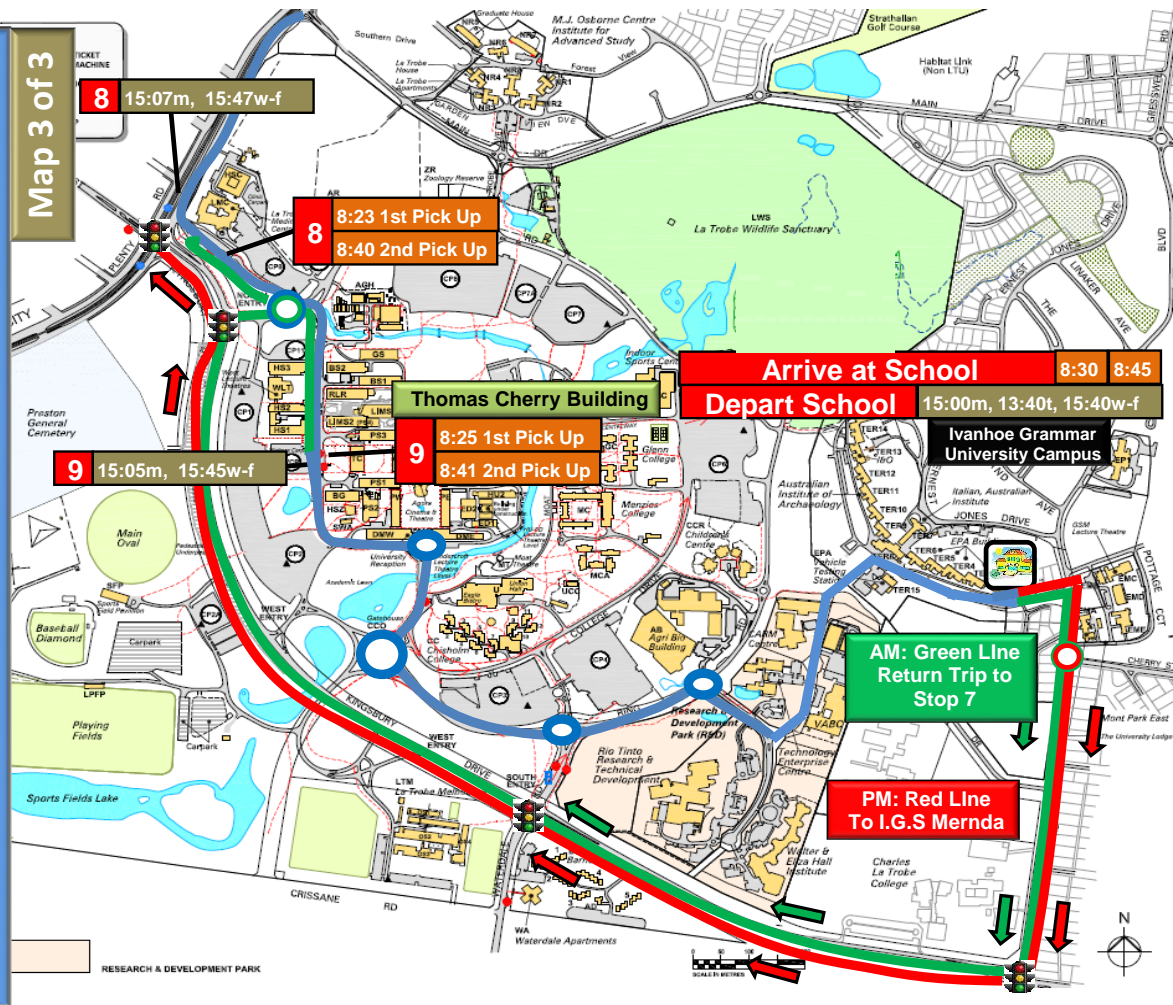

Ivanhoe Grammar School - Uni Campus: Plenty

Map 3 of 3

RESEARCH & DEVELOPMENT PARK

I.G.S Uni Campus > Mernda (I.G.S Plenty Campus)